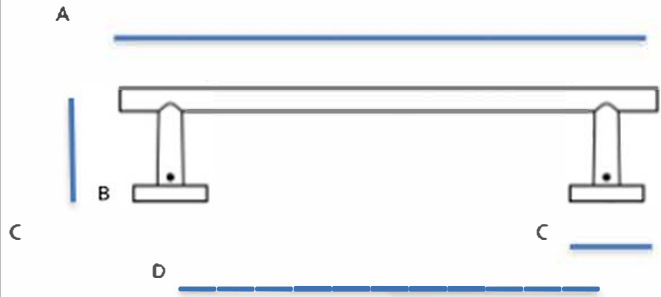

SPECIFICATIONS

Vita Bella
TOWEL BAR

FEATURES

- Modern styling
- Multiple finishes
- Concealed installation

WARRANTY

Limited lifetime

FINISHES

- Champagne (CHP)
- Champagne/Matte Black (CHP/MB)
- Matte Black (MB)
- Matte Nickel (MN)
- Matte Nickel/Matte Black (MN/MB)

MATERIAL

Aluminum – Made in Italy

PRODUCT SHEET

Item#	A	B	C	D
A9320-8	10 3/4"	3 1/8"	2"	8"
A9320-12	14 3/4"	3 1/8"	2"	12"
A9320-18	20 3/4"	3 1/8"	2"	18"
A9320-24	26 3/4"	3 1/8"	2"	24"

KEY:

- A - Overall Length
- B - Projection
- C - Base Width
- D - Center to Center