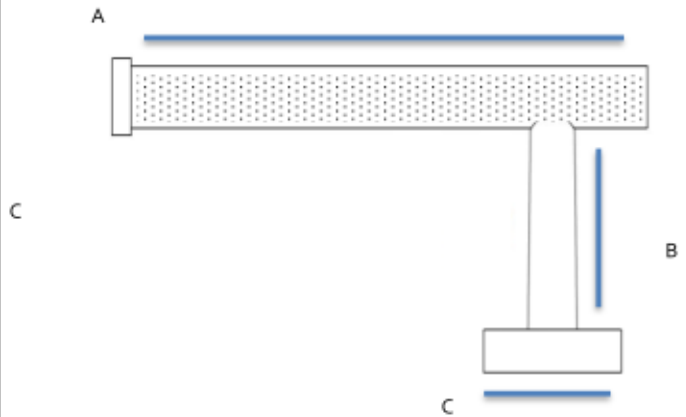

SPECIFICATIONS

Vita Bella
TISSUE HOLDER

FEATURES

- Modern styling
- Multiple finishes
- Concealed installation

WARRANTY

Limited lifetime

FINISHES

- Champagne (CHP)
- Champagne/Matte Black (CHP/MB)
- Matte Black (MB)
- Matte Nickel (MN)
- Matte Nickel/Matte Black (MN/MB)

MATERIAL

Aluminum – Made in Italy

Item#	A	B	C
A9466L	7 13/16"	2"	3 1/4"

KEY:

- A - Overall Length
- B - Width
- C - Projection

NOTE: Dimensions and specifications are subject to change without notice.