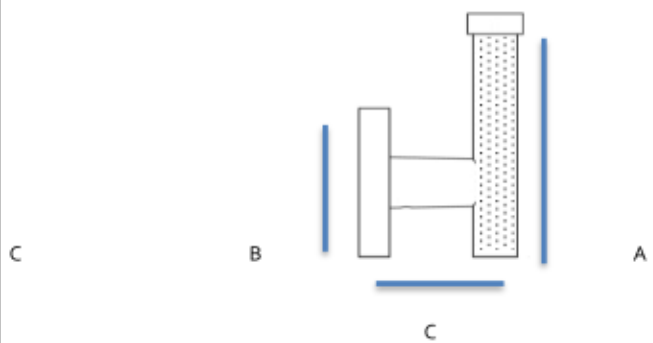

SPECIFICATIONS

Vita Bella
ROBE HOOK

FEATURES

- Modern styling
- Multiple finishes
- Concealed installation

WARRANTY

- Limited lifetime

FINISHES

- Champagne (CHP)
- Champagne/Matte Black (CHP/MB)
- Matte Black (MB)
- Matte Nickel (MN)
- Matte Nickel/Matte Black (MN/MB)

MATERIAL

Aluminum – Made in Italy

Item#	A	B	C	D
A9481	3 5/16"	2"	2 1/4"	

KEY:

- A - Overall Height
- B - Base Width
- C - Projection

NOTE: Dimensions and specifications are subject to change without notice.