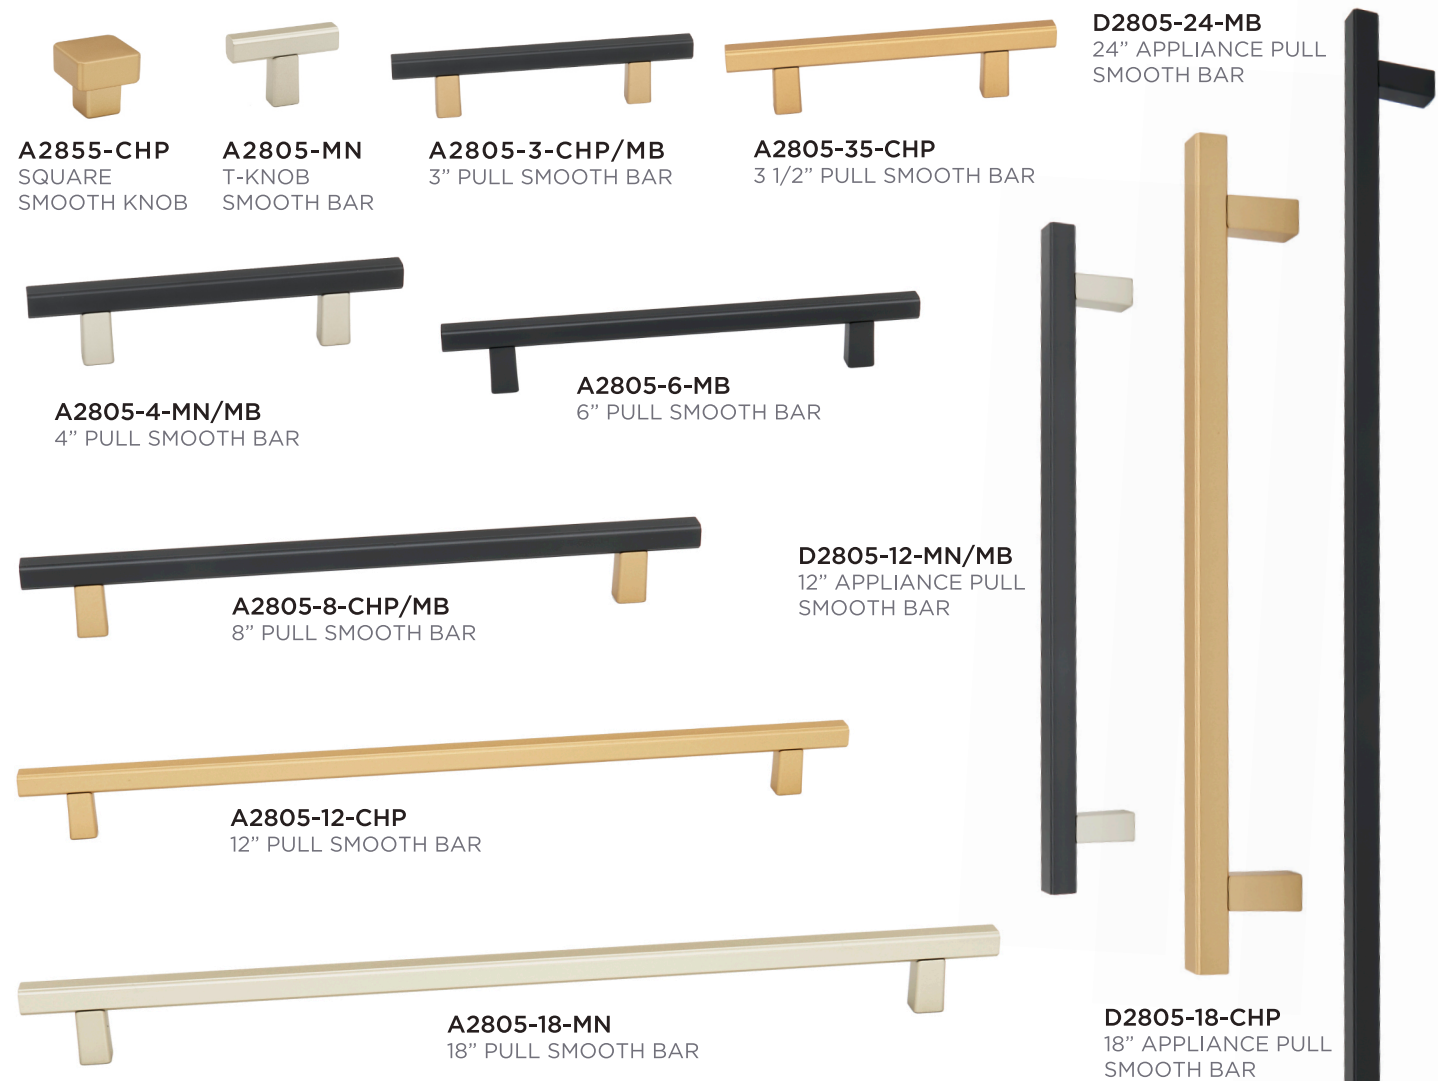

*"Creations"*TM
by
ALNO, INC.

DESIGNED &
MADE IN ITALY

QUADRATO

CABINET HARDWARE

AVAILABLE FINISHES

AVAILABLE FINISHES

QUADRATO SMOOTH BAR								
Stock No.	Weight	Description	Material	CC	Length	Width	Proj.	Base
A2805	2oz	T-Knob Smooth Bar	Aluminum		1 3/4"	3/8"	13/16"	7/16"
A2855	4oz	Square Smooth Knob	Aluminum		1 1/4"	1 1/4"	13/16"	5/8"
A2805-3	2oz	3" Pull Smooth Bar	Aluminum	3"	4 31/32"	7/16"	13/16"	7/16"
A2805-35	2.5oz	3 1/2" Pull Smooth Bar	Aluminum	3 1/2"	5 7/16"	7/16"	13/16"	7/16"
A2805-4	3oz	4" Pull Smooth Bar	Aluminum	4"	5 31/32"	7/16"	13/16"	7/16"
A2805-6	4oz	6" Pull Smooth Bar	Aluminum	6"	7 31/32"	7/16"	13/16"	7/16"
A2805-8	5oz	8" Pull Smooth Bar	Aluminum	8"	9 31/32"	7/16"	13/16"	7/16"
A2805-12	6oz	12" Pull Smooth Bar	Aluminum	12"	13 31/32"	7/16"	13/16"	7/16"
A2805-18	6.5oz	18" Pull Smooth Bar	Aluminum	18"	19 31/32"	7/16"	13/16"	7/16"
D2805-12	10oz	12" Appliance Pull Smooth Bar	Aluminum	12"	14 3/4"	5/8"	2"	5/8"
D2805-18	14oz	18" Appliance Pull Smooth Bar	Aluminum	18"	20 3/4"	5/8"	2"	5/8"
D2805-24	1.8lbs	24" Appliance Pull Smooth Bar	Aluminum	24"	26 3/4"	5/8"	2"	5/8"

Quadrato collection is a versatile and contemporary line made in Italy. It offers both smooth and grooved aluminum pulls transforming your design into a functional and aesthetically pleasing environment. This collection is available in five (5) finishes: Champagne (CHP), Matte Black (MB), Matte Nickel (MN), Champagne w/ Matte Black bar (CHP/MB), and Matte Nickel w/ Matte Black bar (MN/MB).