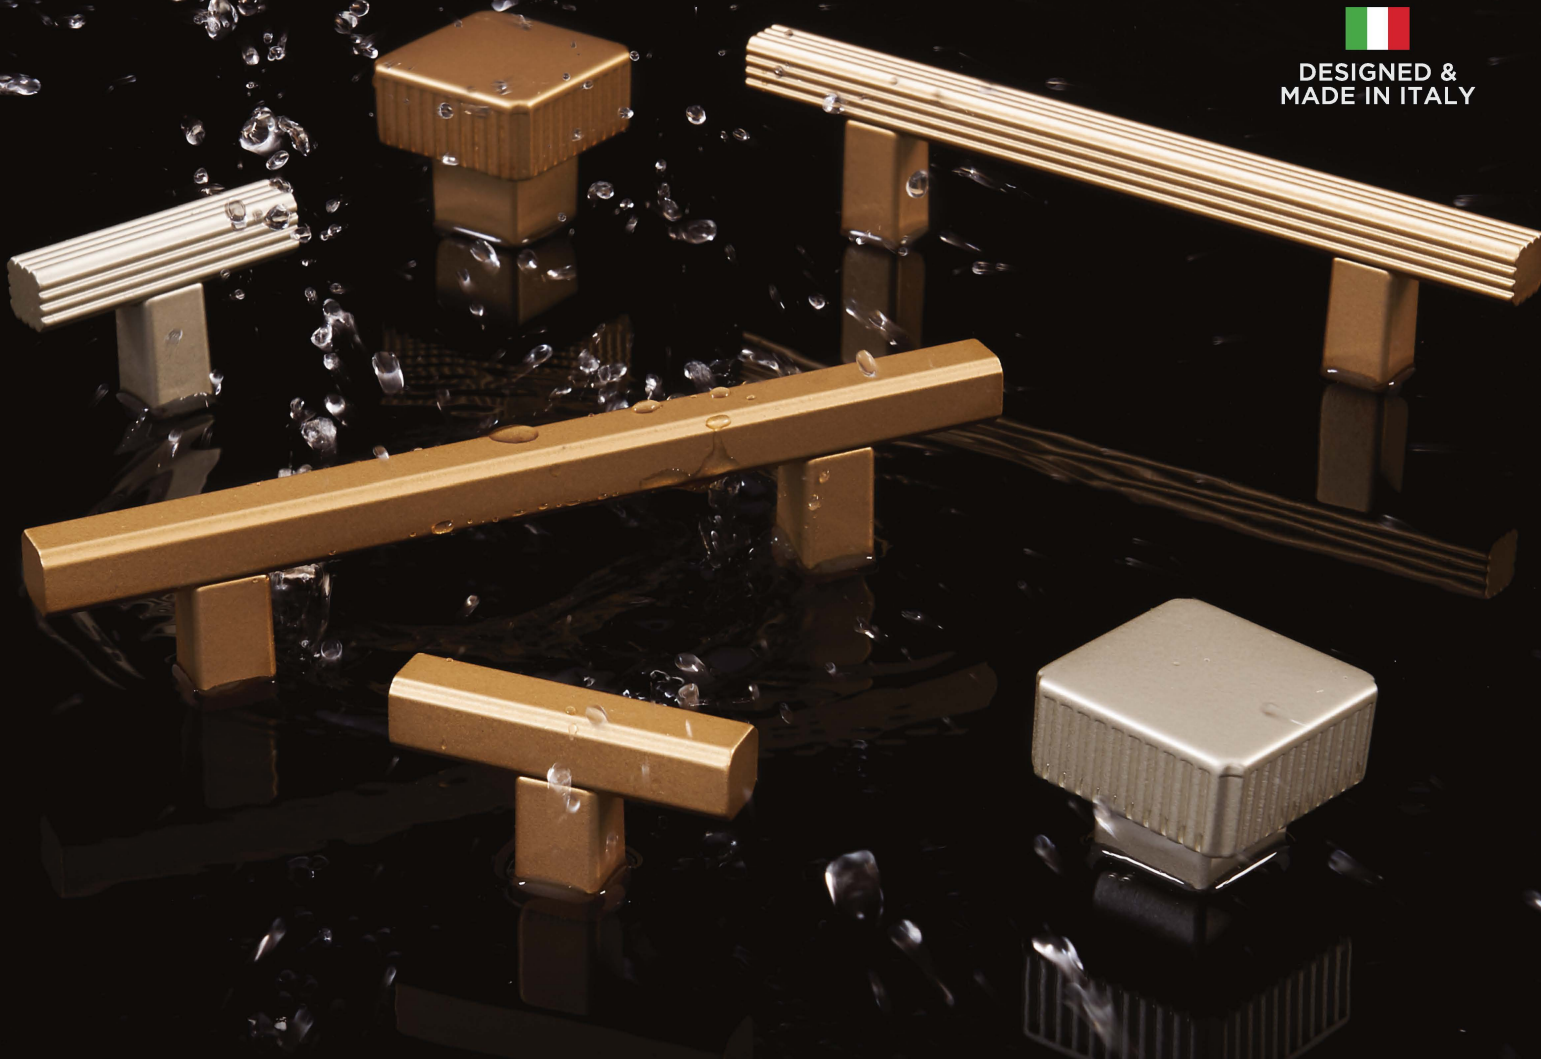

*"Creations"*TM
by
ALNO, INC.

DESIGNED &
MADE IN ITALY

QUADRATO

CABINET HARDWARE

AVAILABLE FINISHES

AVAILABLE FINISHES

QUADRATO SMOOTH BAR								
Stock No.	Weight	Description	Material	CC	Length	Width	Proj.	Base
A2805	2oz	T-Knob Smooth Bar	Aluminum		1 3/4"	3/8"	13/16"	7/16"
A2855	4oz	Square Smooth Knob	Aluminum		1 1/4"	1 1/4"	13/16"	5/8"
A2805-3	2oz	3" Pull Smooth Bar	Aluminum	3"	4 31/32"	7/16"	13/16"	7/16"
A2805-35	2.5oz	3 1/2" Pull Smooth Bar	Aluminum	3 1/2"	5 7/16"	7/16"	13/16"	7/16"
A2805-4	3oz	4" Pull Smooth Bar	Aluminum	4"	5 31/32"	7/16"	13/16"	7/16"
A2805-6	4oz	6" Pull Smooth Bar	Aluminum	6"	7 31/32"	7/16"	13/16"	7/16"
A2805-8	5oz	8" Pull Smooth Bar	Aluminum	8"	9 31/32"	7/16"	13/16"	7/16"
A2805-12	6oz	12" Pull Smooth Bar	Aluminum	12"	13 31/32"	7/16"	13/16"	7/16"
A2805-18	6.5oz	18" Pull Smooth Bar	Aluminum	18"	19 31/32"	7/16"	13/16"	7/16"
D2805-12	10oz	12" Appliance Pull Smooth Bar	Aluminum	12"	14 3/4"	5/8"	2"	5/8"
D2805-18	14oz	18" Appliance Pull Smooth Bar	Aluminum	18"	20 3/4"	5/8"	2"	5/8"
D2805-24	1.8lbs	24" Appliance Pull Smooth Bar	Aluminum	24"	26 3/4"	5/8"	2"	5/8"

Quadrato collection is a versatile and contemporary line made in Italy. It offers both smooth and grooved aluminum pulls transforming your design into a functional and aesthetically pleasing environment. This collection is available in five (5) finishes: Champagne (CHP), Matte Black (MB), Matte Nickel (MN), Champagne w/ Matte Black bar (CHP/MB), and Matte Nickel w/ Matte Black bar (MN/MB).