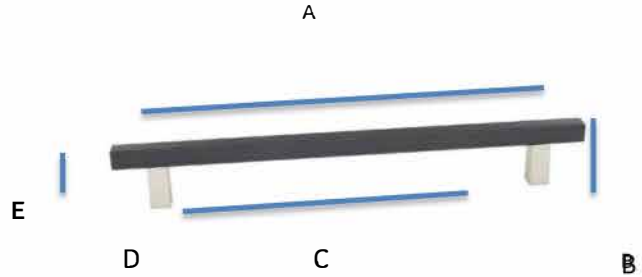

**SPECIFICATIONS**

**QUADRATO**

Appliance Pull Smooth Bar

**FEATURES**

- Modern styling
- Multiple finishes
- Concealed installation

**WARRANTY**

Limited lifetime

**FINISHES**

- Champagne (CHP)
- Champagne/Matte Black (CHP/MB)
- Matte Black (MB)
- Matte Nickel (MN)
- Matte Nickel/Matte Black (MN/MB)

**MATERIAL**

Aluminum – Made in Italy

**PRODUCT SHEET**

Item#	A	B	C	D	E
D2805-12	14 ¾"	2"	12"	5/8"	5/8"
D2805-18	20 ¾"	2"	18"	5/8"	5/8"
D2805-24	26 ¾"	2"	24"	5/8"	5/8"

**KEY:**

- A - Overall Length
- B - Projection
- C - Center to Center
- D - Base
- E - Width

NOTE: Dimensions and specifications are subject to change without notice.