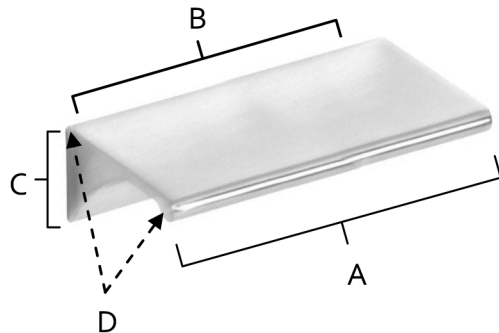

SPECIFICATIONS

TAB PULLS
PULLS

FEATURES

- Modern styling
- Multiple finishes
- Concealed installation

WARRANTY

Limited lifetime

FINISHES

- Bronze (BRZ)
- Matte Black (MB)
- Polished Brass (PB)
- Polished Brass/Non-Lacquered (PB/NL)
- Polished Chrome (PC)
- Polished Nickel (PN)
- Satin Brass (SB)
- Satin Nickel (SN)

MATERIAL

Brass

Item#	A	B	C	D
A970-4	4 1/2"	4"	5/8"	1"

KEY:

- A - Overall Length
- B - Center to Center
- C - Width
- D - Projection

NOTE: Dimensions and specifications are subject to change without notice.