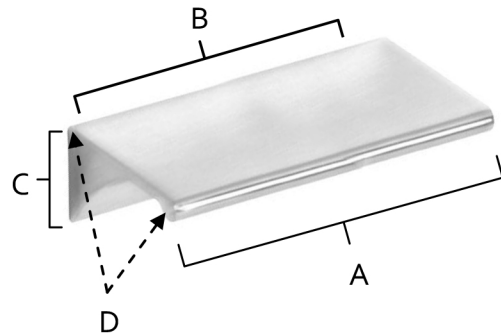

SPECIFICATIONS

TAB PULLS
PULLS

FEATURES

- Modern styling
- Multiple finishes
- Concealed installation

WARRANTY

Limited lifetime

FINISHES

- Bronze (BRZ)
- Matte Black (MB)
- Polished Brass (PB)
- Polished Brass/Non-Lacquered (PB/NL)
- Polished Chrome (PC)
- Polished Nickel (PN)
- Satin Brass (SB)
- Satin Nickel (SN)

MATERIAL

Brass

Item#	A	B	C	D
A970-35	4"	3 1/2"	5/8"	1"

KEY:

- A - Overall Length
- B - Center to Center
- C - Width
- D - Projection

NOTE: Dimensions and specifications are subject to change without notice.