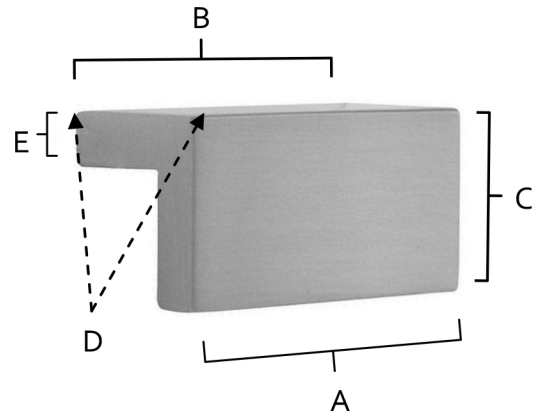

**SPECIFICATIONS**

**TAB PULLS**  
PULLS

**FEATURES**

- Modern styling
- Multiple finishes
- Concealed installation

**WARRANTY**

Limited lifetime

**FINISHES**

- Bronze (BRZ)
- Matte Black (MB)
- Polished Brass (PB)
- Polished Brass/Non-Lacquered (PB/NL)
- Polished Chrome (PC)
- Polished Nickel (PN)
- Satin Brass (SB)
- Satin Nickel (SN)

**MATERIAL**

Brass

Item#	A	B	C	D	E
A960-3	3 1/2"	3"	1"	7/8"	1/4"

**KEY:**

- A - Overall Length
- B - Center to Center
- C - Width
- D - Projection
- E - Mount Width

NOTE: Dimensions and specifications are subject to change without notice.