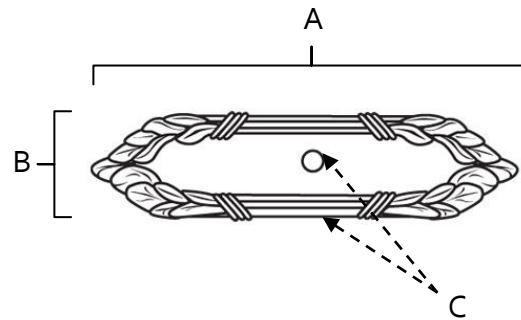

SPECIFICATIONS

**RIBBON & REED
BACKPLATE**

FEATURES

- Traditional styling
- Multiple finishes
- Concealed installation

WARRANTY

Limited lifetime

FINISHES

- Antique English (AE)
- Antique English Matte (AEM)
- Polished Antique (PA)
- Polished Brass (PB)
- Satin Nickel (SN)

MATERIAL

Brass

Item#	A	B	C
A886 (for A880-14 & A880-38)	4 1/4"	1"	1/4"

KEY:

- A - Length
- B - Width
- C - Projection

NOTE: Dimensions and specifications are subject to change without notice.