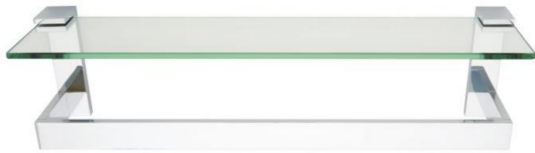

SPECIFICATIONS

LINEAR

Glass Shelf w/ Towel Bar

A6427-18-PC
18" GLASS SHELF WITH TOWEL BAR

A6427-24
24" GLASS SHELF WITH TOWEL BAR

FEATURES

Contemporary styling
Multiple finishes

WARRANTY

Limited lifetime

FINISHES

Matte Black (MB)
Polished Brass (PB)
Polished Brass/Non-lacquered (PB/NL)
Polished Chrome (PC)
Polished Nickel (PN)
Satin Brass (SB)
Satin Nickel (SN)

MATERIAL

Brass

Item#

A6427-24