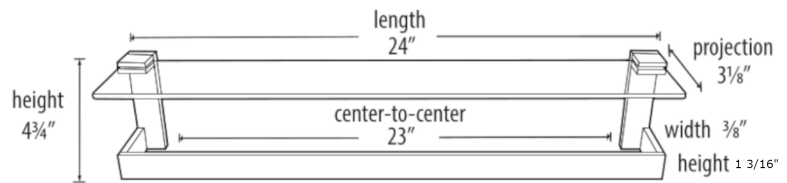

Item#

A6427-24

NOTE: Dimensions and specifications are subject to change without notice.