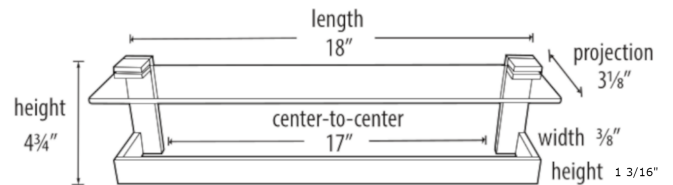

**SPECIFICATIONS**

**LINEAR**

Glass Shelf w/ Towel Bar

**A6427-18-PC**  
18" GLASS SHELF WITH TOWEL BAR

A6427-24  
24" GLASS SHELF WITH TOWEL BAR

**FEATURES**

Contemporary styling  
Multiple finishes

**WARRANTY**

Brass

**Item#**

**A6427-18**

NOTE: Dimensions and specifications are subject to change without notice.