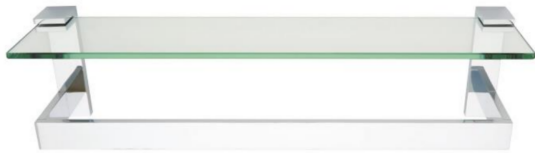

**SPECIFICATIONS**

**LINEAR**

Glass Shelf w/ Towel Bar

**A6427-18-PC**  
18" GLASS SHELF WITH TOWEL BAR

A6427-24  
24" GLASS SHELF WITH TOWEL BAR

**FEATURES**

Contemporary styling  
Multiple finishes

**WARRANTY**

Limited lifetime

**FINISHES**

Matte Black (MB)  
Polished Brass (PB)  
Polished Brass/Non-lacquered (PB/NL)  
Polished Chrome (PC)  
Polished Nickel (PN)  
Satin Brass (SB)  
Satin Nickel (SN)

**MATERIAL**