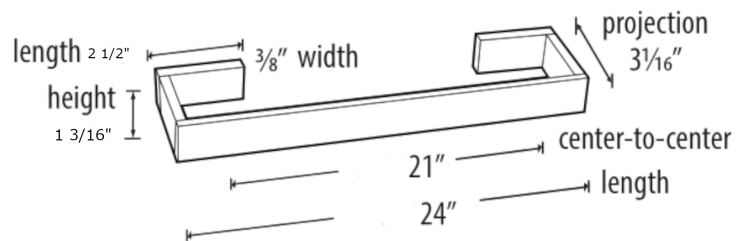

Item#

A6420-24

NOTE: Dimensions and specifications are subject to change without notice.