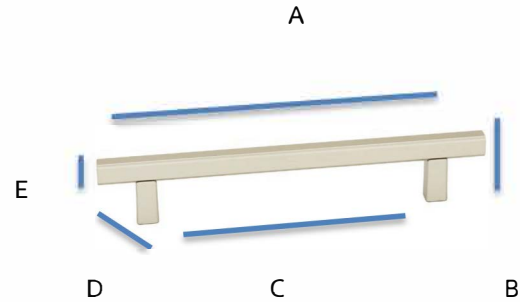

SPECIFICATIONS

QUADRATO

Pull Smooth Bar

Item#	A	B	C	D	E
A2805-3	4 31/32"	1 3/16"	3"	7/16"	7/16"
A2805-35	5 7/16"	1 3/16"	3 1/2"	7/16"	7/16"
A2805-4	5 31/32"	1 3/16"	4"	7/16"	7/16"
A2805-6	7 31/32"	1 3/16"	6"	7/16"	7/16"
A2805-8	9 31/32"	1 3/16"	8"	7/16"	7/16"

KEY:

- A - Overall Length
- B - Projection
- C - Center to Center
- D - Base Width
- E - Width

NOTE: Dimensions and specifications are subject to change without notice.

MATERIAL

Aluminum – Made in Italy