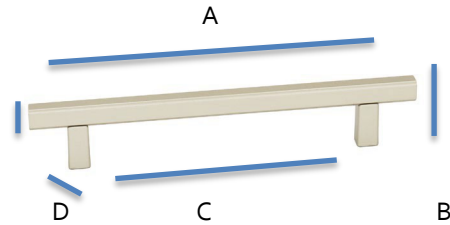

SPECIFICATIONS

QUADRATO

Pull Smooth Bar

FEATURES

- Modern styling
- Multiple finishes
- Concealed installation

WARRANTY

Limited lifetime

FINISHES

- Champagne (CHP)
- Champagne/Matte Black (CHP/MB)
- Matte Black (MB)
- Matte Nickel (MN)
- Matte Nickel/Matte Black (MN/MB)

MATERIAL

Aluminum – Made in Italy

Item#	A	B	C	D	E
A2805-12	13 31/32"	1 3/16"	12"	7/16"	7/16"
A2805-18	19 32/32"	1 3/16"	18"	7/16"	7/16"

KEY:

- A - Overall Length
- B - Projection
- C - Center to Center
- D - Base Width
- E - Width

NOTE: Dimensions and specifications are subject to change without notice.