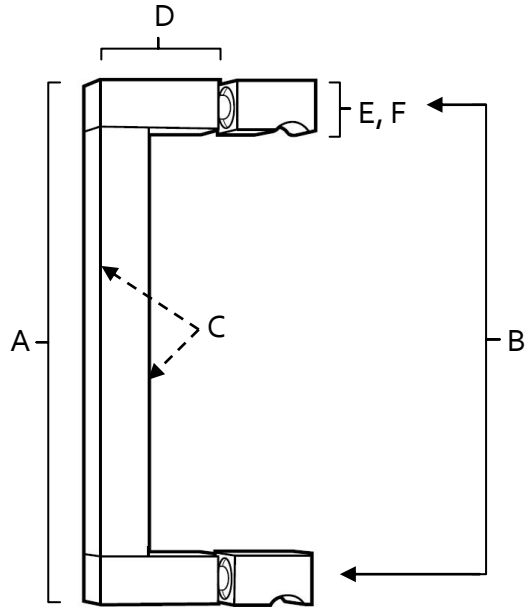

**PRODUCT SHEET**

**SPECIFICATIONS**

**BLOCK**

BACK-TO-BACK PULLS WITH KNOBS

**FEATURES**

- Modern styling
- Multiple finishes
- Concealed installation

**WARRANTY**

Limited lifetime

**FINISHES**

- Polished Brass/Non-lacquered (PB/NL)
- Polished Chrome (PC)
- Bronze (BRZ)
- Chocolate Bronze (CHBRZ)
- Polished Nickel (PN)
- Satin Nickel (SN)

**MATERIAL**

Brass

Item#	A	B	C	D	E (L)	F (W)
GK420-6	6 5/8"	6"	5/8"	1 1/2"	5/8"	5/8"
GK420-8	8 5/8"	8"	5/8"	1 1/2"	5/8"	5/8"

**KEY:**

- A - Overall Length
- B - Center to Center
- C - Handle Width
- D - Projection
- E - Mount Length
- F - Mouth Width

NOTE: Dimensions and specifications are subject to change without notice.