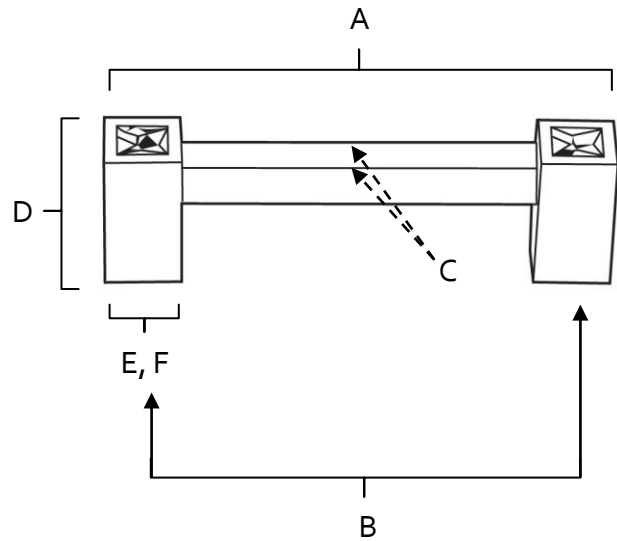

SPECIFICATIONS

**CONTEMPORARY
CRYSTAL
SQUARE PULLS**

FEATURES

- Modern styling
- Multiple finishes
- Concealed installation

WARRANTY

Limited lifetime

FINISHES

- Polished Chrome (PC)
- Polished Nickel (PN)
- Satin Nickel (SN)
- Satin Brass (SB)

MATERIAL

Brass

Item#	A	B	C	D	E (L)	F (W)
C718-3	3 5/8"	3"	3/8"	1 1/4"	5/8"	5/8"
C718-35	4 1/8"	3 1/2"	3/8"	1 1/4"	5/8"	5/8"
C718-4	4 5/8"	4"	3/8"	1 1/4"	5/8"	5/8"
C718-6	6 5/8"	6"	3/8"	1 1/4"	5/8"	5/8"

KEY:

- A - Overall Length
- B - Center to Center
- C - Handle Width
- D - Projection
- E - Mount Length
- F - Mount Width

NOTE: Dimensions and specifications are subject to change without notice.