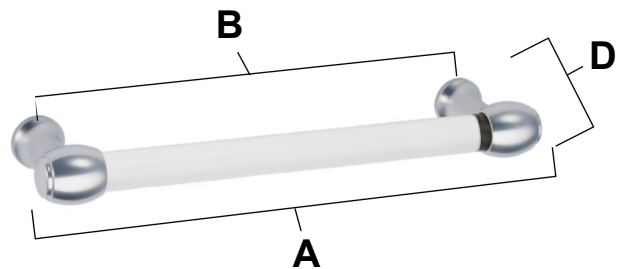

PRODUCT SHEET

SPECIFICATIONS

**Acrylic Royal
Appliance Pull**

FEATURES

- Contemporary styling
- Multiple finishes
- Concealed installation

WARRANTY

Limited lifetime

FINISHES

- Polished Brass (PB)
- Polished Brass/Non-lacquered (PB/NL)
- Polished Chrome (PC)
- Matte Black (MB)
- Satin Brass (SB)
- Polished Nickel (PN)
- Satin Nickel (SN)

MATERIAL

Brass

Item#	A	B	C	D	E
A870-3	3 3/4"	3"	5/8"	1 3/8"	1/2"
A870-35	4 1/4"	3 1/2"	5/8"	1 3/8"	1/2"
A870-4	4 3/4"	4"	5/8"	1 3/8"	1/2"
A870-6	7"	6"	3/4"	1 3/4"	11/16"
A870-8	9"	8"	3/4"	1 3/4"	11/16"

KEY:

- A - Overall Length
- B - Center to Center
- C - Handle Width
- D - Projection
- E - Mount Length
- F - Mount Width

NOTE: Dimensions and specifications are subject to change without notice.