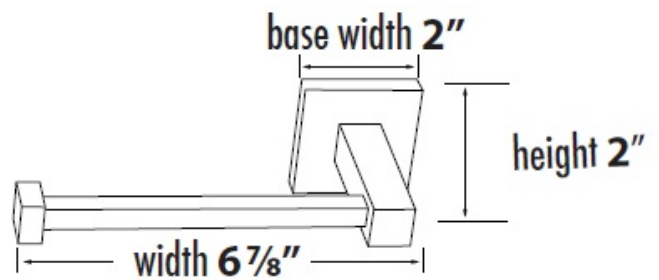

**SPECIFICATIONS**

**CONTEMPORARY II**  
SINGLE POST TISSUE HOLDER

**FEATURES**

Modern styling  
Multiple finishes  
Concealed installation

**WARRANTY**

Limited lifetime

**FINISHES**

Polished Brass/Non-lacquered (PB/NL)  
Polished Chrome (PC)  
Bronze (BRZ)  
Matte Black (MB)  
Polished Nickel (PN)  
Satin Brass (SB)  
Satin Nickel (SN)