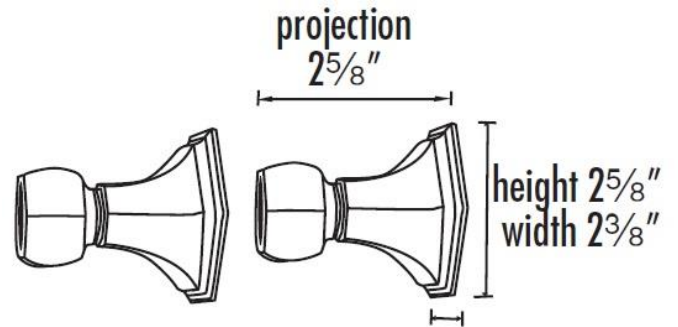

**SPECIFICATIONS**

**NICOLE**  
SHOWER ROD BRACKETS

**FEATURES**

- Traditional styling
- Multiple finishes
- Concealed installation

**WARRANTY**

Limited lifetime

**FINISHES**

- Polished Brass (PB)
- Polished Brass/Non-lacquered (PB/NL)
- Polished Chrome (PC)
- Antique English Matte (AEM)
- Barcelona (BARC)
- Bronze (BRZ)
- Chocolate Bronze (CHBRZ)
- Polished Nickel (PN)
- Satin Nickel (SN)

**MATERIAL**

Brass

**Item#**

**A7746**

NOTE: Dimensions and specifications are subject to change without notice.