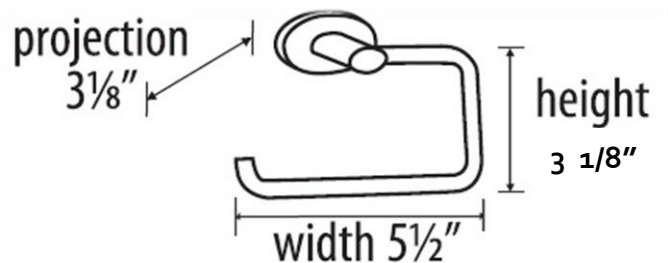

SPECIFICATIONS

CONTEMPORARY III
SINGLE POST TISSUE HOLDER

FEATURES

Modern styling
Multiple finishes
Concealed installation

WARRANTY

Limited lifetime

FINISHES

Polished Brass/Non-lacquered (PB/NL)
Polished Chrome (PC)
Polished Nickel (PN)
Satin Nickel (SN)

MATERIAL

Brass

Item#

A7666

NOTE: Dimensions and specifications are subject to change without notice.