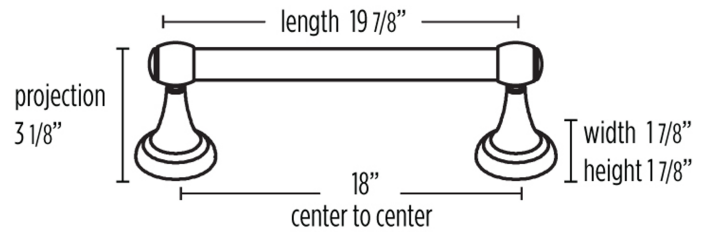

**PRODUCT SHEET**

**SPECIFICATIONS**

**Acrylic Royale  
Towel Bar**

**FEATURES**

- Modern styling
- Multiple finishes
- Concealed installation

**WARRANTY**

Limited lifetime

**FINISHES**

NOTE: Dimensions and specifications are subject to change without notice.