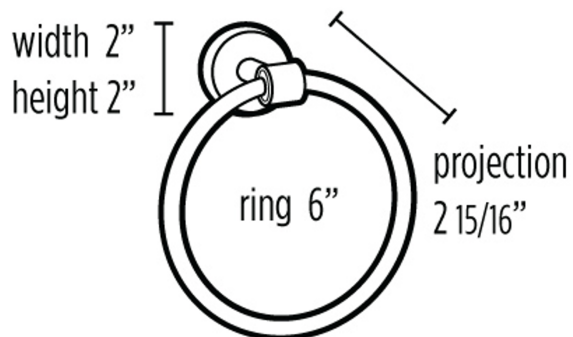

PRODUCT SHEET

SPECIFICATIONS

**Acrylic Contemporary
Towel Ring**

FEATURES

Modern styling
Multiple finishes
Concealed installation

WARRANTY

Limited lifetime

FINISHES