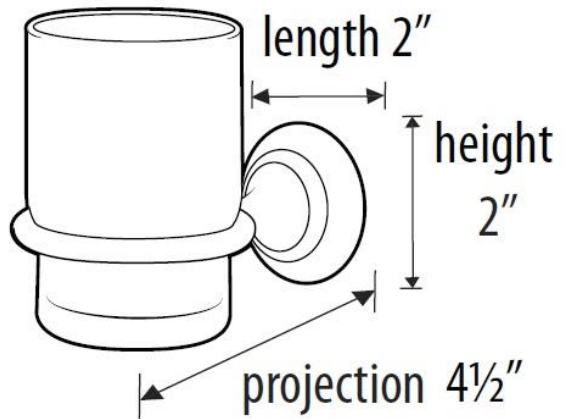

SPECIFICATIONS

CHARLIE'S COLLECTION
TUMBLER HOLDER WITH TUMBLER

FEATURES

Transitional styling
Multiple finishes
Concealed installation

WARRANTY

Limited lifetime

FINISHES

Polished Brass (PB)
Polished Brass/Non-lacquered (PB/NL)
Polished Chrome (PC)
Barcelona (BARC)
Bronze (BRZ)
Chocolate Bronze (CHBRZ)
Polished Nickel (PN)
Satin Brass (SB)
Satin Nickel (SN)

MATERIAL

Brass

Item#

A6770

NOTE: Dimensions and specifications are subject to change without notice.