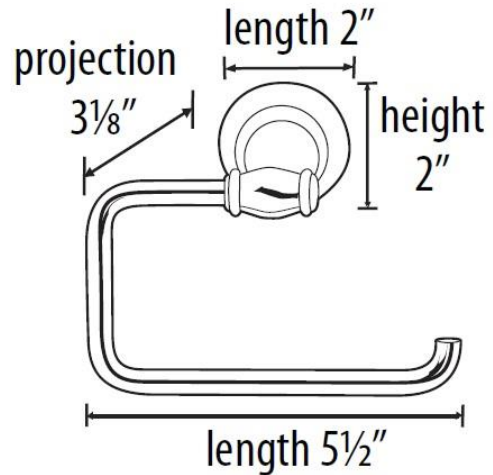

SPECIFICATIONS

CHARLIE'S COLLECTION
SINGLE POST TISSUE HOLDER

FEATURES

Transitional styling
Multiple finishes
Concealed installation

WARRANTY

Limited lifetime

FINISHES

Polished Brass (PB)
Polished Brass/Non-lacquered (PB/NL)
Polished Chrome (PC)
Barcelona (BARC)
Bronze (BRZ)
Chocolate Bronze (CHBRZ)
Polished Nickel (PN)
Satin Brass (SB)
Satin Nickel (SN)

MATERIAL

Brass

Item#

A6766

NOTE: Dimensions and specifications are subject to change without notice.